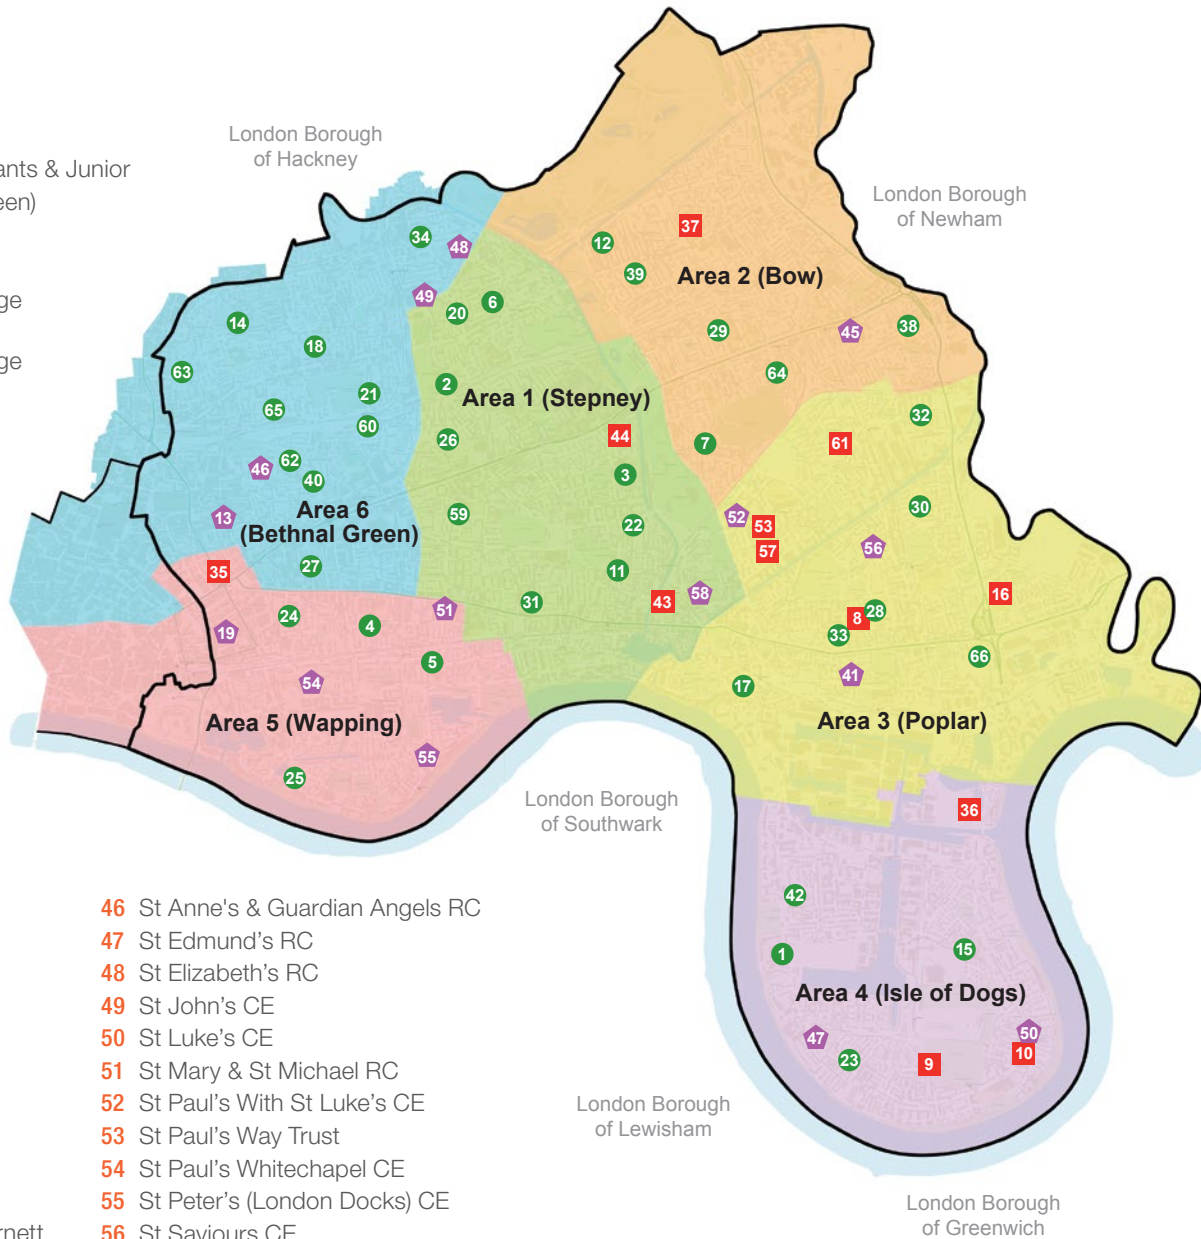

# Tower Hamlets Primary Schools

## Catchment areas

- 1 Arnhem Wharf
- 2 Bangabandhu
- 3 Ben Jonson
- 4 Bigland Green
- 5 Blue Gate Fields Infants & Junior
- 6 Bonner (Bethnal Green)
- 7 Bonner (Mile End)
- 8 Bygrove
- 9 Canary Wharf College East Ferry
- 10 Canary Wharf College Glenworth
- 11 Cayley
- 12 Chisenhale
- 13 Christ Church CE
- 14 Columbia
- 15 Cubitt Town
- 16 Culloden
- 17 Cyril Jackson
- 18 Elizabeth Selby & Lawdale Junior
- 19 English Martyrs RC
- 20 Globe
- 21 Hague
- 22 Halley
- 23 Harbinger
- 24 Harry Gosling
- 25 Hermitage
- 26 John Scurr
- 27 Kobi Nazrul
- 28 Lansbury Lawrence
- 29 Malmesbury
- 30 Manorfield
- 31 Marion Richardson
- 32 Marner
- 33 Mayflower
- 34 Mowlem
- 35 Mulberry Canon Barnett
- 36 Mulberry Wood Wharf
- 37 Old Ford
- 38 Old Palace
- 39 Olga
- 40 Osmani
- 41 Our Lady & St Joseph
- 42 Seven Mills
- 43 Sir William Burrough
- 44 Solebay Primary School
- 45 St Agnes RC

- 46 St Anne's & Guardian Angels RC
- 47 St Edmund's RC
- 48 St Elizabeth's RC
- 49 St John's CE
- 50 St Luke's CE
- 51 St Mary & St Michael RC
- 52 St Paul's With St Luke's CE
- 53 St Paul's Way Trust
- 54 St Paul's Whitechapel CE
- 55 St Peter's (London Docks) CE
- 56 St Saviours CE
- 57 Stebon
- 58 Stepney Greencoat CE
- 59 Stepney Park
- 60 Stewart Headlam
- 61 The Clara Grant
- 62 Thomas Buxton
- 63 Virginia
- 64 Wellington
- 65 William Davis
- 66 Woolmore

- Free/Academy/Foundation Trust Schools
- Community Primary Schools
- ◆ Voluntary Aided Primary Schools
- Borough Boundary

To find out the catchment area for your home address, please view the maps or visit the website:  
[www.towerhamlets.gov.uk/equalchance](http://www.towerhamlets.gov.uk/equalchance)