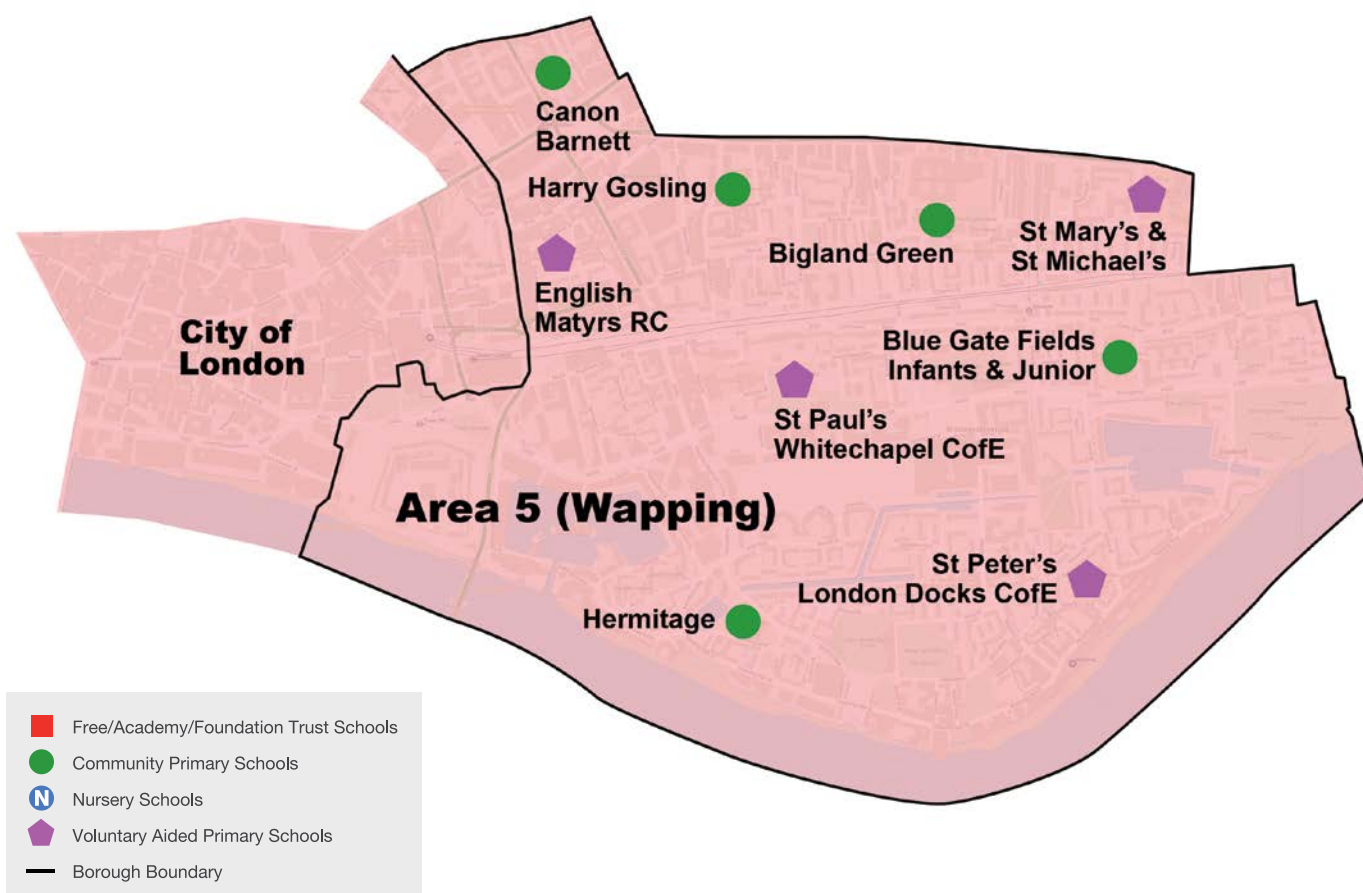

Tower Hamlets Primary Schools for 2022/23

Catchment area 5 (Wapping)

Schools in the catchment area

Community schools:

- 5 Bigland Green
- 6 Blue Gate Fields Infants & Junior
- 12 Canon Barnett
- 28 Harry Gosling
- 29 Hermitage

Voluntary primary schools:

- 23 English Martyrs RC
- 55 St Mary & St Michael RC
- 58 St Paul's Whitechapel CE
- 59 St Peter's (London Docks) CE

Area covered

Tower Hamlets

- South of Wentworth Street (up to Osborn Street)
- South of Commercial Road (from Whitechurch Lane to Lukin Street)
- South of Poonah Street
- West of Lukin Street, Devonport Street and Brodlove Lane
- North of River Thames
- East of Trinity Square, Mansell Street and Middlesex Street

City of London

- South of Cornhill, Leadenhall Street, Aldgate High Street
- South of Harrow Place (from White Kennet Street)
- West of Middlesex Street, Mansell Street and Trinity Square
- North of River Thames
- East of King Williams Street

To find out the catchment area for your home address, please view the maps or visit the website:
www.towerhamlets.gov.uk/equalchance