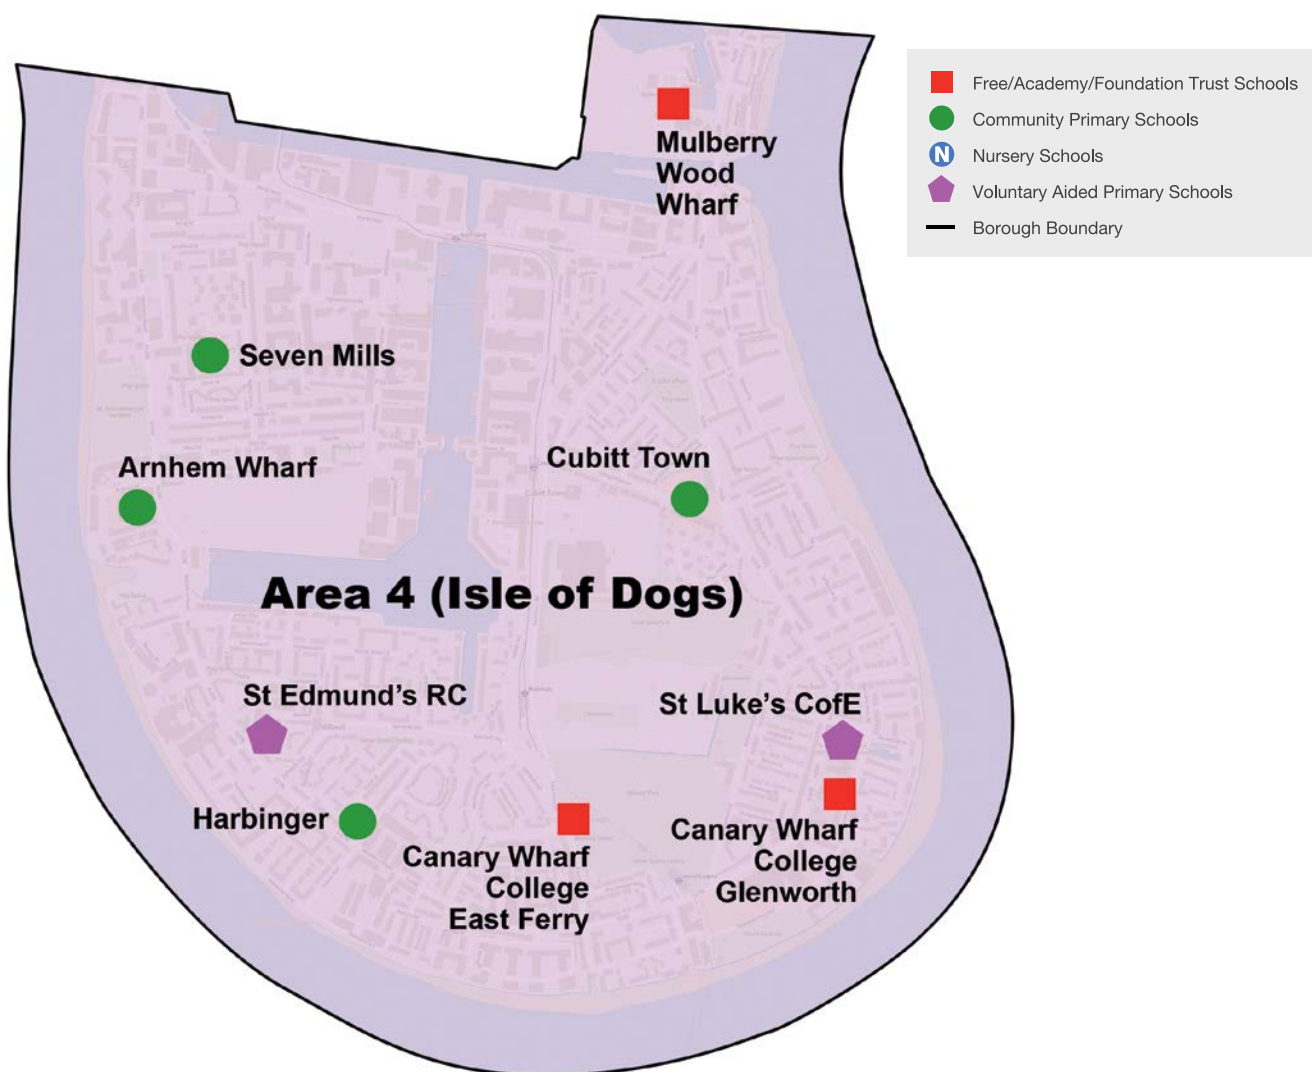

Tower Hamlets Primary Schools for 2022/23

Catchment area 4 (Isle of Dogs)

Schools in the catchment area

Community schools:

- 2 Arnhem Wharf
- 19 Cubitt Town
- 27 Harbinger
- 46 Seven Mills

Voluntary primary schools:

- 51 St Edmund's RC
- 54 St Luke's CE

Academy/Free schools:

- 10 Canary Wharf College East Ferry
- 11 Canary Wharf College Glenworth
- 39 Mulberry Wood Wharf
  (uses same admissions policy as community schools)

Area covered

- South of Blackwall Basin
- North of River Thames