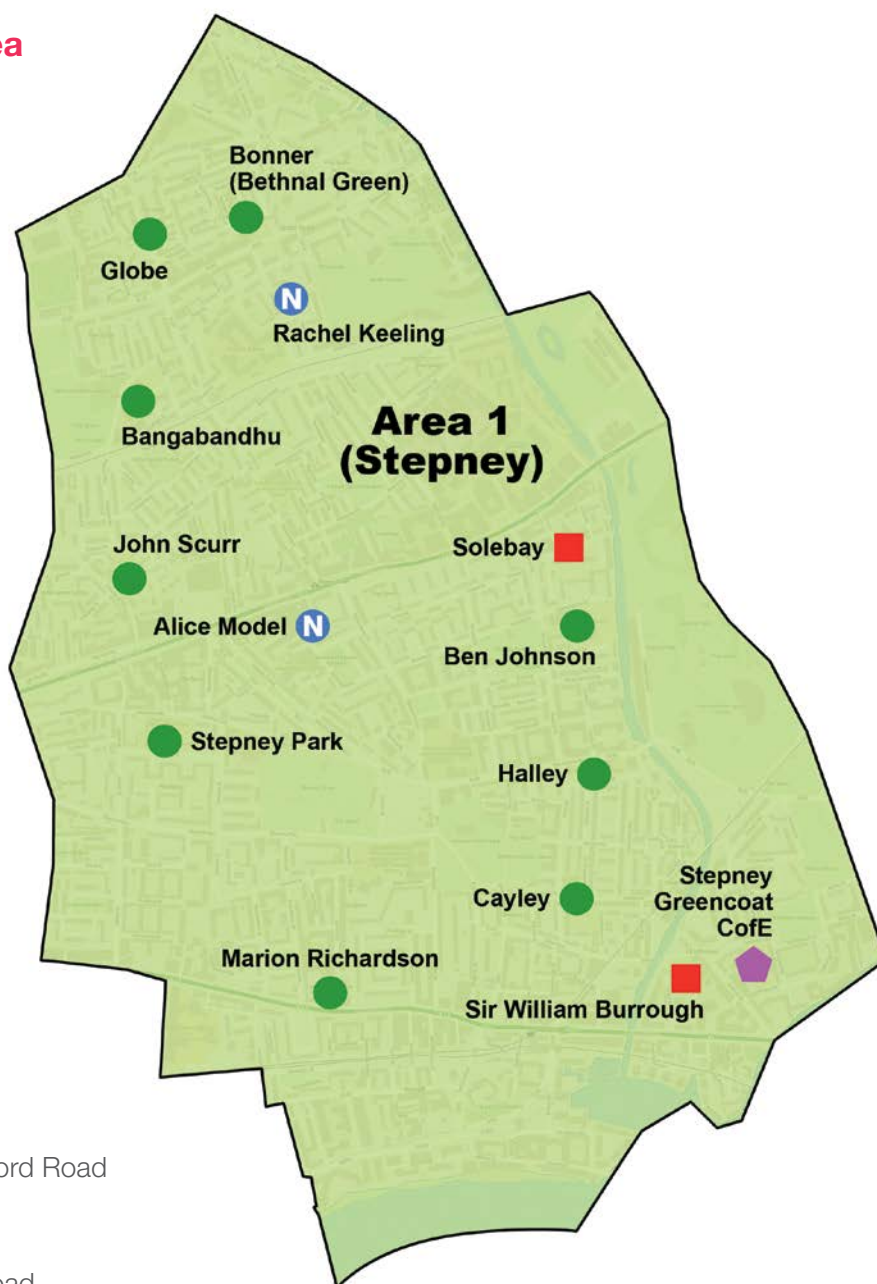

Tower Hamlets Primary Schools for 2022/23

Catchment area 1 (Stepney)

Schools in the catchment area

Community schools:

- 1 Alice Model Nursery
- 3 Bangabandhu
- 4 Ben Jonson
- 7 Bonner (Bethnal Green)
- 13 Cayley
- 24 Globe
- 26 Halley
- 30 John Scurr
- 35 Marion Richardson
- 45 Rachel Keeling Nursery
- 63 Stepney Park

Voluntary primary schools:

- 62 Stepney Greencoat CE

Academy/Free schools:

- 47 Sir William Burrough
- 48 Solebay – a Paradigm Academy
  (uses same admissions policy as community schools)