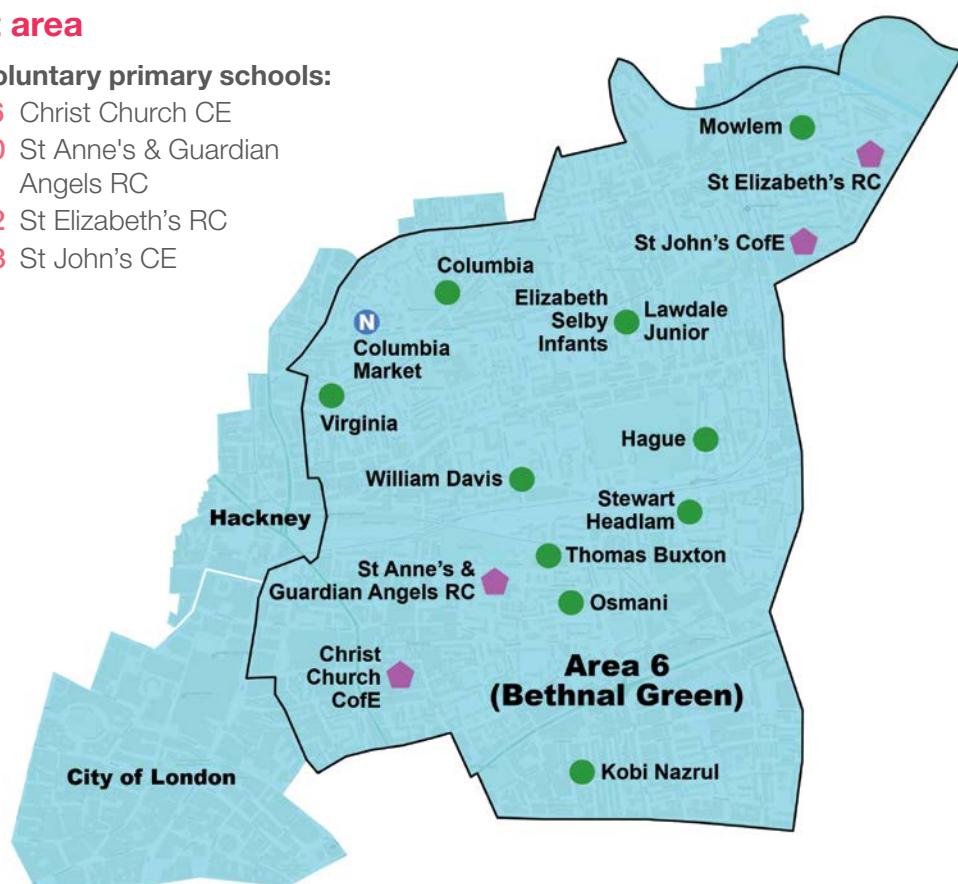

City of London

- South of Cornhill, Leadenhall Street, Aldgate High Street
- South of Harrow Place (from White Kennet Street)
- West of Middlesex Street, Mansell Street and Trinity Square
- North of River Thames
- East of King Williams Street

Schools in the catchment area

Community schools:

- 17 Columbia Market Nursery
- 18 Columbia
- 22 Elizabeth Selby Infant*
- 22 Lawdale Junior*
- 25 Hague
- 31 Kobi Nazrul
- 38 Mowlem
- 43 Osmani
- 64 Stewart Headlam
- 66 Thomas Buxton
- 67 Virginia
- 69 William Davis

Voluntary primary schools:

- 16 Christ Church CE
- 50 St Anne's & Guardian Angels RC
- 52 St Elizabeth's RC
- 53 St John's CE

*Linked infant and junior schools

Area covered

Tower Hamlets

- South of Hackney Road (from Shoreditch High Street to Goldsmiths Row), South of Teale Street Pritchard's Road and Regent's Canal
- West of Approach Road and Old Ford Road
- West of Cambridge Heath Road and Sidney Street
- North of Commercial Road (from Sidney Street to Whitechurch Lane)
- North of Wentworth Street (from Osborn Street to Middlesex Street)
- East of Middlesex Street, Norton Folgate and Boundary Street

Hackney

- South of Ash Grove and Earlston Grove
- East of Fremont Street
- West and South of Christchurch Square
- North of Regent's Canal (up to Ash Grove)
- South of Dunloe Street (from Dawson Street to Columbia Road)
- West of Columbia Road
- North of Hackney Road
- East of Weymouth Terrace (from Hackney Road to 14 Dunloe Court)
- South of Cremer Street
- West of Hackney Road, Boundary Street and Shoreditch High Street
- North of Worship Street East of Scrutton Street, Christina Street, Gatesborough Street, Great Eastern Street and Curtain Road
- East of Shoreditch High Street (from Rivington Street to Waterson Street) and Nazrul Street City of London
- South of South Place, Sun Street, Appold Street and Worship Street
- West of Norton Folgate and Bishopsgate
- North of Cornhill
- East of Prince's Street and Moorgate