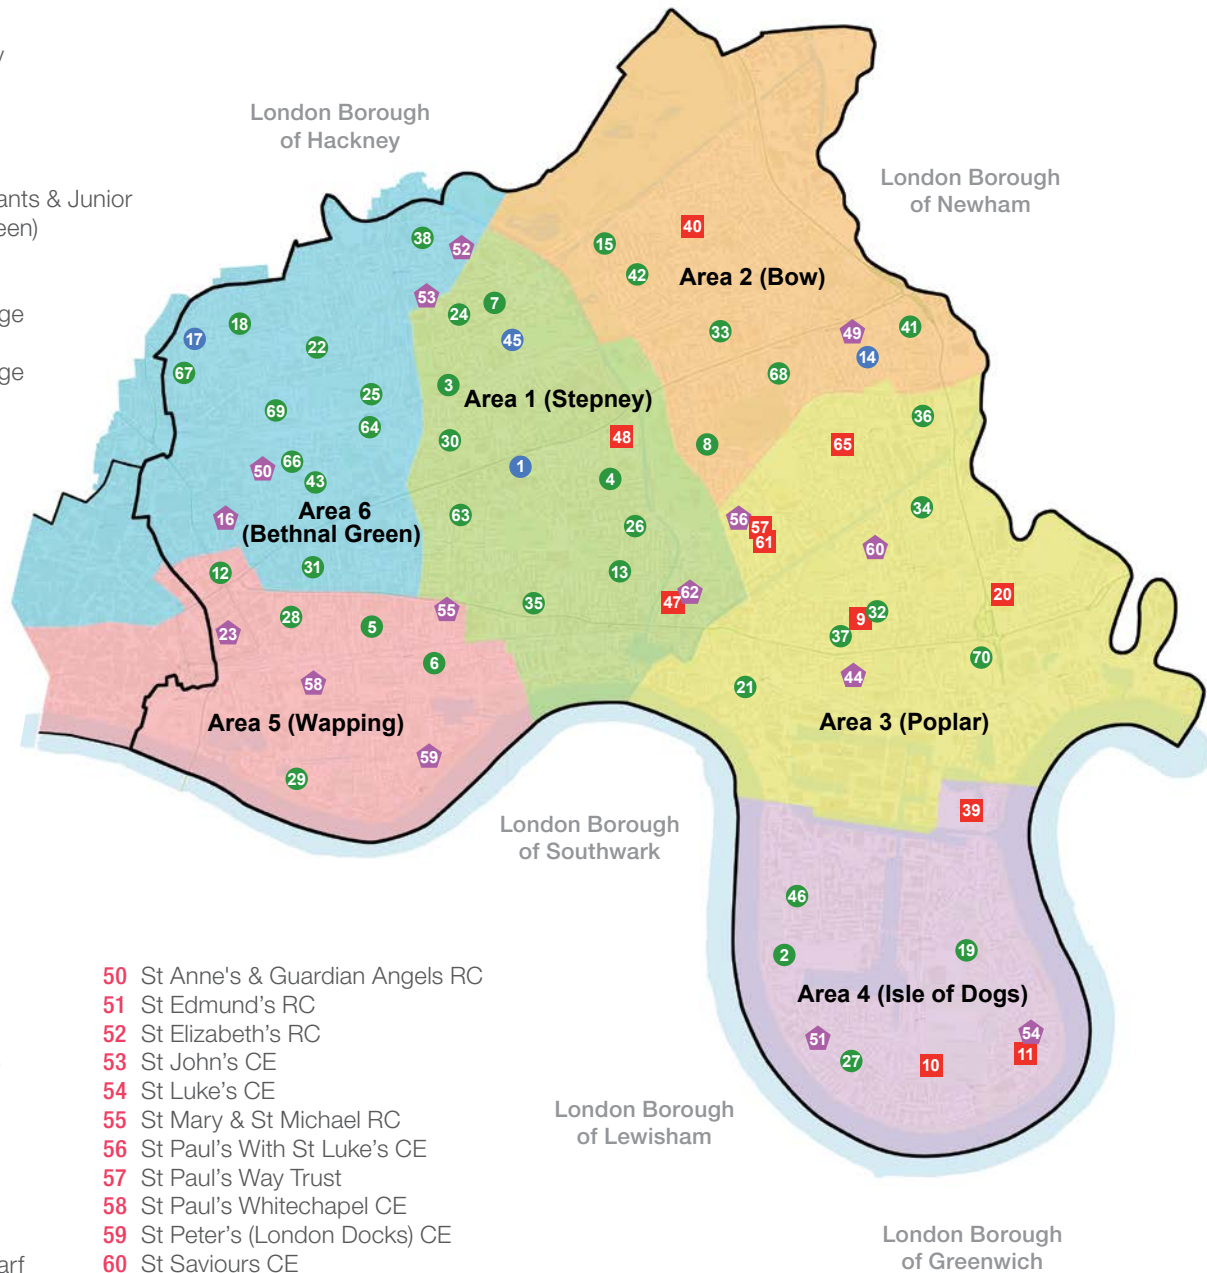

Tower Hamlets Primary Schools for 2022/23

Catchment areas

- 1 Alice Model Nursery
- 2 Arnhem Wharf
- 3 Bangabandhu
- 4 Ben Jonson
- 5 Bigland Green
- 6 Blue Gate Fields Infants & Junior
- 7 Bonner (Bethnal Green)
- 8 Bonner (Mile End)
- 9 Bygrove
- 10 Canary Wharf College East Ferry
- 11 Canary Wharf College Glenworth
- 12 Canon Barnett
- 13 Cayley
- 14 Children's House
- 15 Chisenhale
- 16 Christ Church CE
- 17 Columbia Market Nursery
- 18 Columbia
- 19 Cubitt Town
- 20 Culloden
- 21 Cyril Jackson
- 22 Elizabeth Selby & Lawdale Junior
- 23 English Martyrs RC
- 24 Globe
- 25 Hague
- 26 Halley
- 27 Harbinger
- 28 Harry Gosling
- 29 Hermitage
- 30 John Scurr
- 31 Kobi Nazrul
- 32 Lansbury Lawrence
- 33 Malmesbury
- 34 Manorfield
- 35 Marion Richardson
- 36 Marnar
- 37 Mayflower
- 38 Mowlem
- 39 Mulberry Wood Wharf
- 40 Old Ford
- 41 Old Palace
- 42 Olga
- 43 Osmani
- 44 Our Lady & St Joseph
- 45 Rachel Keeling
- 46 Seven Mills
- 47 Sir William Burrough
- 48 Solebay Primary School
- 49 St Agnes RC

- 50 St Anne's & Guardian Angels RC
- 51 St Edmund's RC
- 52 St Elizabeth's RC
- 53 St John's CE
- 54 St Luke's CE
- 55 St Mary & St Michael RC
- 56 St Paul's With St Luke's CE
- 57 St Paul's Way Trust
- 58 St Paul's Whitechapel CE
- 59 St Peter's (London Docks) CE
- 60 St Saviours CE
- 61 Stebon
- 62 Stepney Greencoat CE
- 63 Stepney Park
- 64 Stewart Headlam
- 65 The Clara Grant
- 66 Thomas Buxton
- 67 Virginia
- 68 Wellington
- 69 William Davis
- 70 Woolmore

- Free/Academy/Foundation Trust Schools
- Community Primary Schools
- N Nursery Schools
- Voluntary Aided Primary Schools
- Borough Boundary

To find out the catchment area for your home address, please view the maps or visit the website:
www.towerhamlets.gov.uk/equalchance