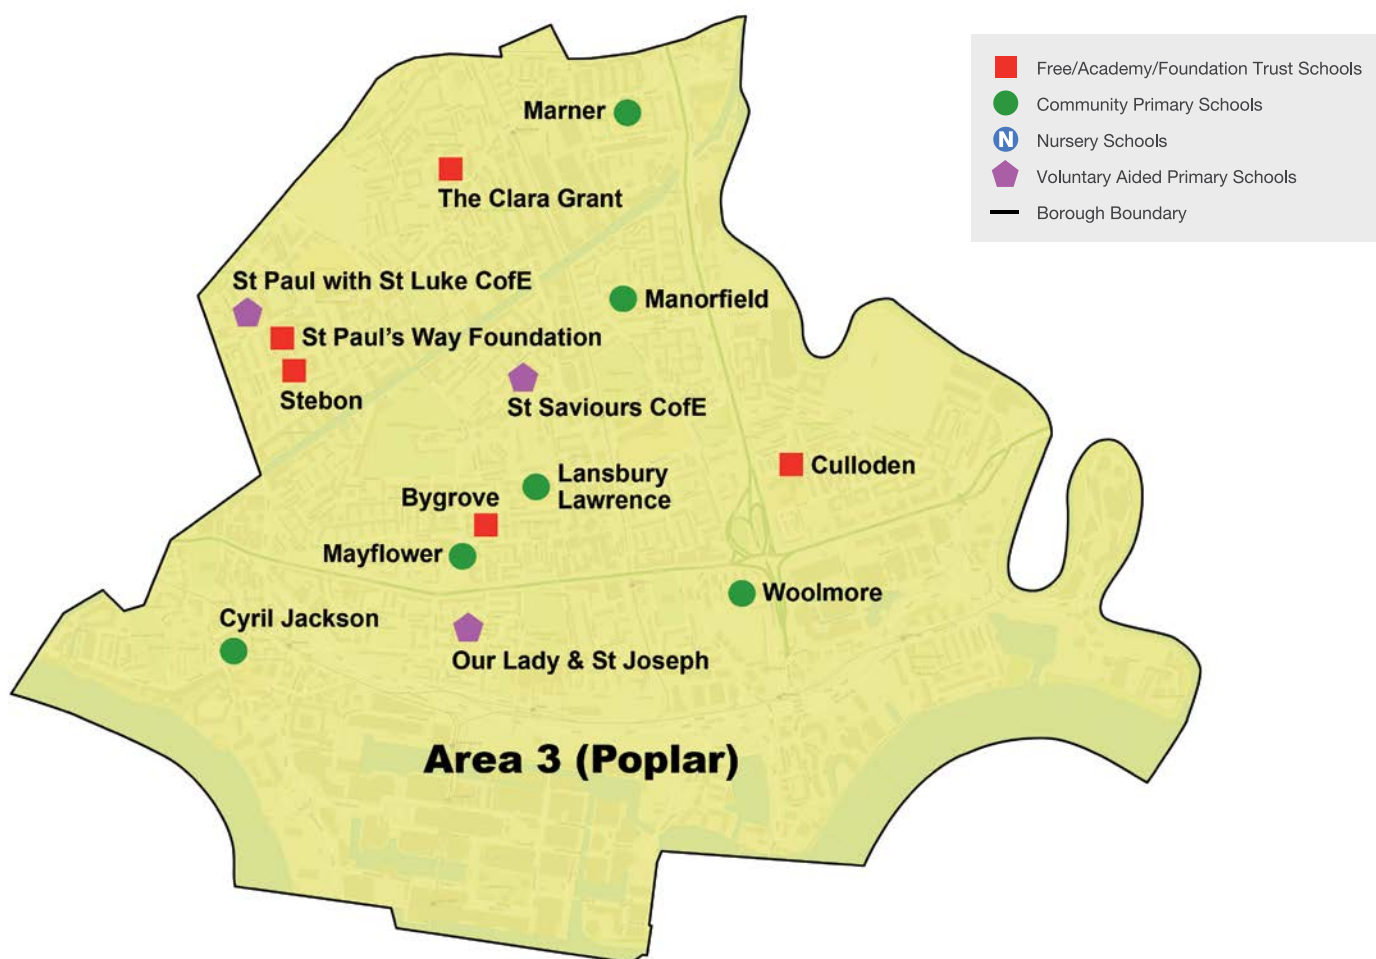

Tower Hamlets Primary Schools for 2022/23

Catchment area 3 (Poplar)

Schools in the catchment area

Community schools:

- 21 Cyril Jackson
- 32 Lansbury Lawrence
- 34 Manorfield
- 36 Marnier
- 37 Mayflower
- 70 Woolmore

Voluntary primary schools:

- 44 Our Lady & St Joseph RC
- 56 St Paul's with St Luke's CE
- 60 St Saviours CE

Academy/Free schools:

- 9 Bygrove (uses same admissions policy as community schools)
- 20 Culloden – a Paradigm Academy (uses same admissions policy as community schools)
- 57 St Paul's Way Trust (uses same admissions policy as community schools)
- 61 Stebon (uses same admissions policy as community schools)
- 65 The Clara Grant (uses same admissions policy as community schools)

Area covered

- South of the railway line connecting Limehouse and Bromley by Bow
- West of River Lea
- East of Burdett Road and the River Thames
- North of Blackwall Basin