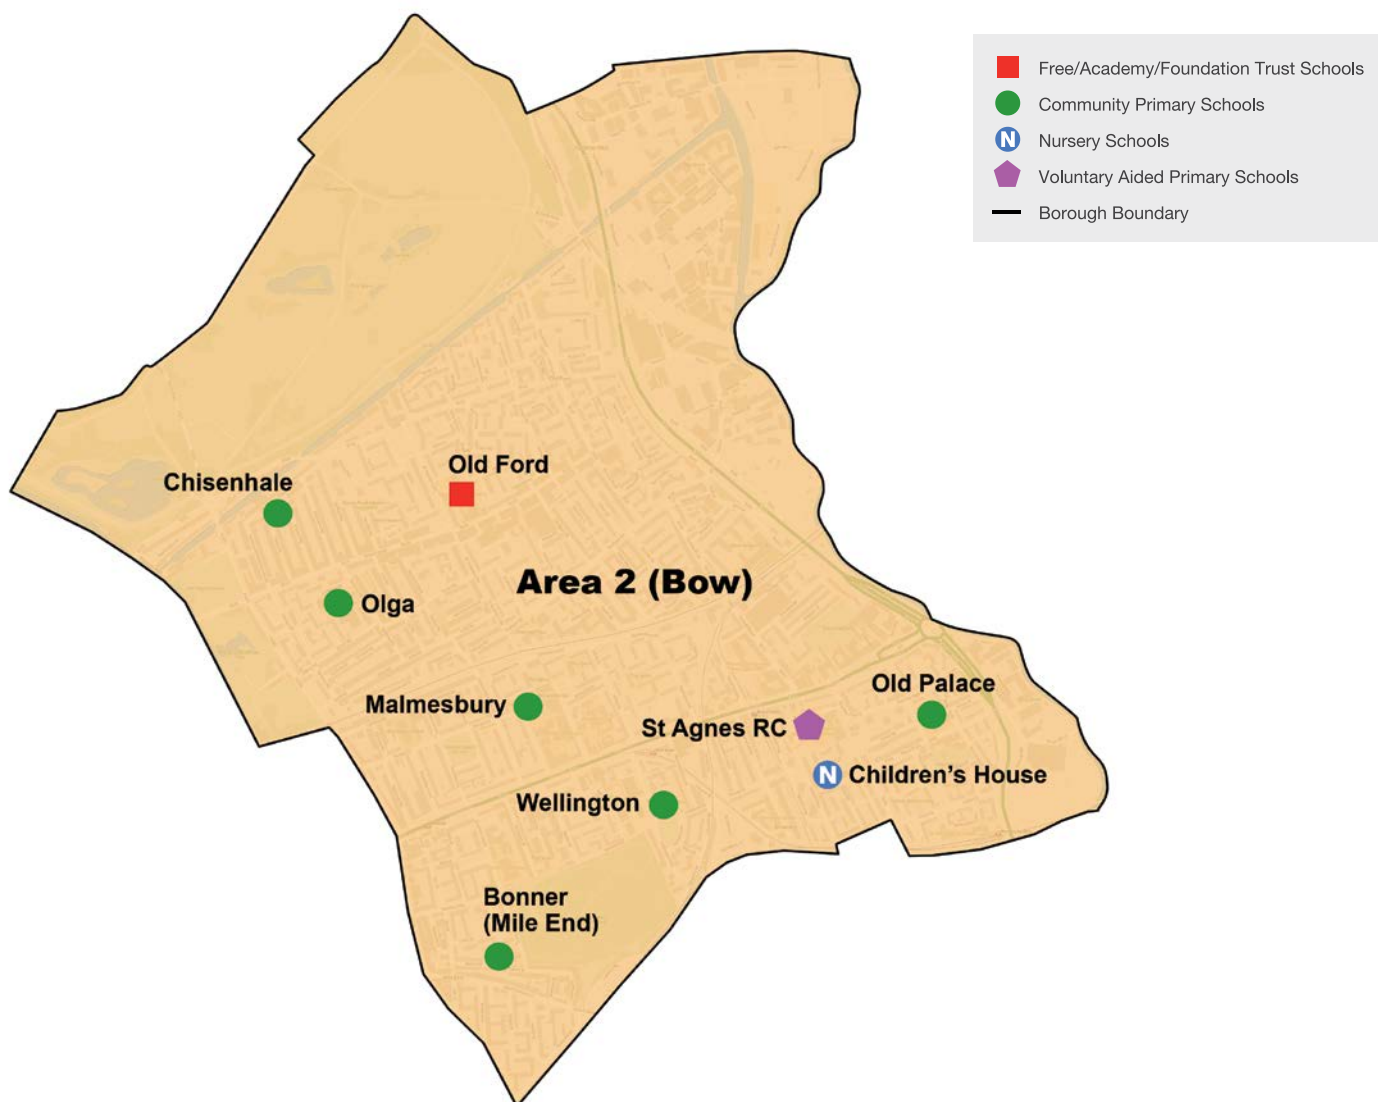

Voluntary primary schools:

- 62 Stepney Greencoat CE

Academy/Free schools:

- 47 Sir William Burrough
- 48 Solebay – a Paradigm Academy
(uses same admissions policy as community schools)

Area covered

- South of Approach Road and Old Ford Road
- West of Regents Canal (up to the Railway Bridge on Grove Road)
- West of Grove Road and Burdett Road
- North of Limehouse Cut from Burdett Road to River Thames
- North of River Thames
- East of Brodlove Lane and Devonport Street
- East of Lukin Street
- North of Commercial Road (from Lukin Street to Sidney Street)
- East of Sidney Street and Cambridge Heath Road

To find out the catchment area for your home address, please view the maps or visit the website:
www.towerhamlets.gov.uk/equalchance

Tower Hamlets Primary Schools for 2022/23

Catchment area 2 (Bow)

Schools in the catchment area

- 40 Old Ford –
a Paradigm Academy
(uses same admissions policy
as community schools)

Area covered

- South of Approach Road and A106 Victoria Park Road
- South of Cadogan Terrace
- West of River Lea
- East of Regents Canal (from Railway Bridge on Grover Road) and Burdett Road
- North of the railway line connecting Limehouse and Bromley by Bow

City of London

- South of Cornhill, Leadenhall Street, Aldgate High Street
- South of Harrow Place (from White Kennet Street)
- West of Middlesex Street, Mansell Street and Trinity Square
- North of River Thames
- East of King Williams Street