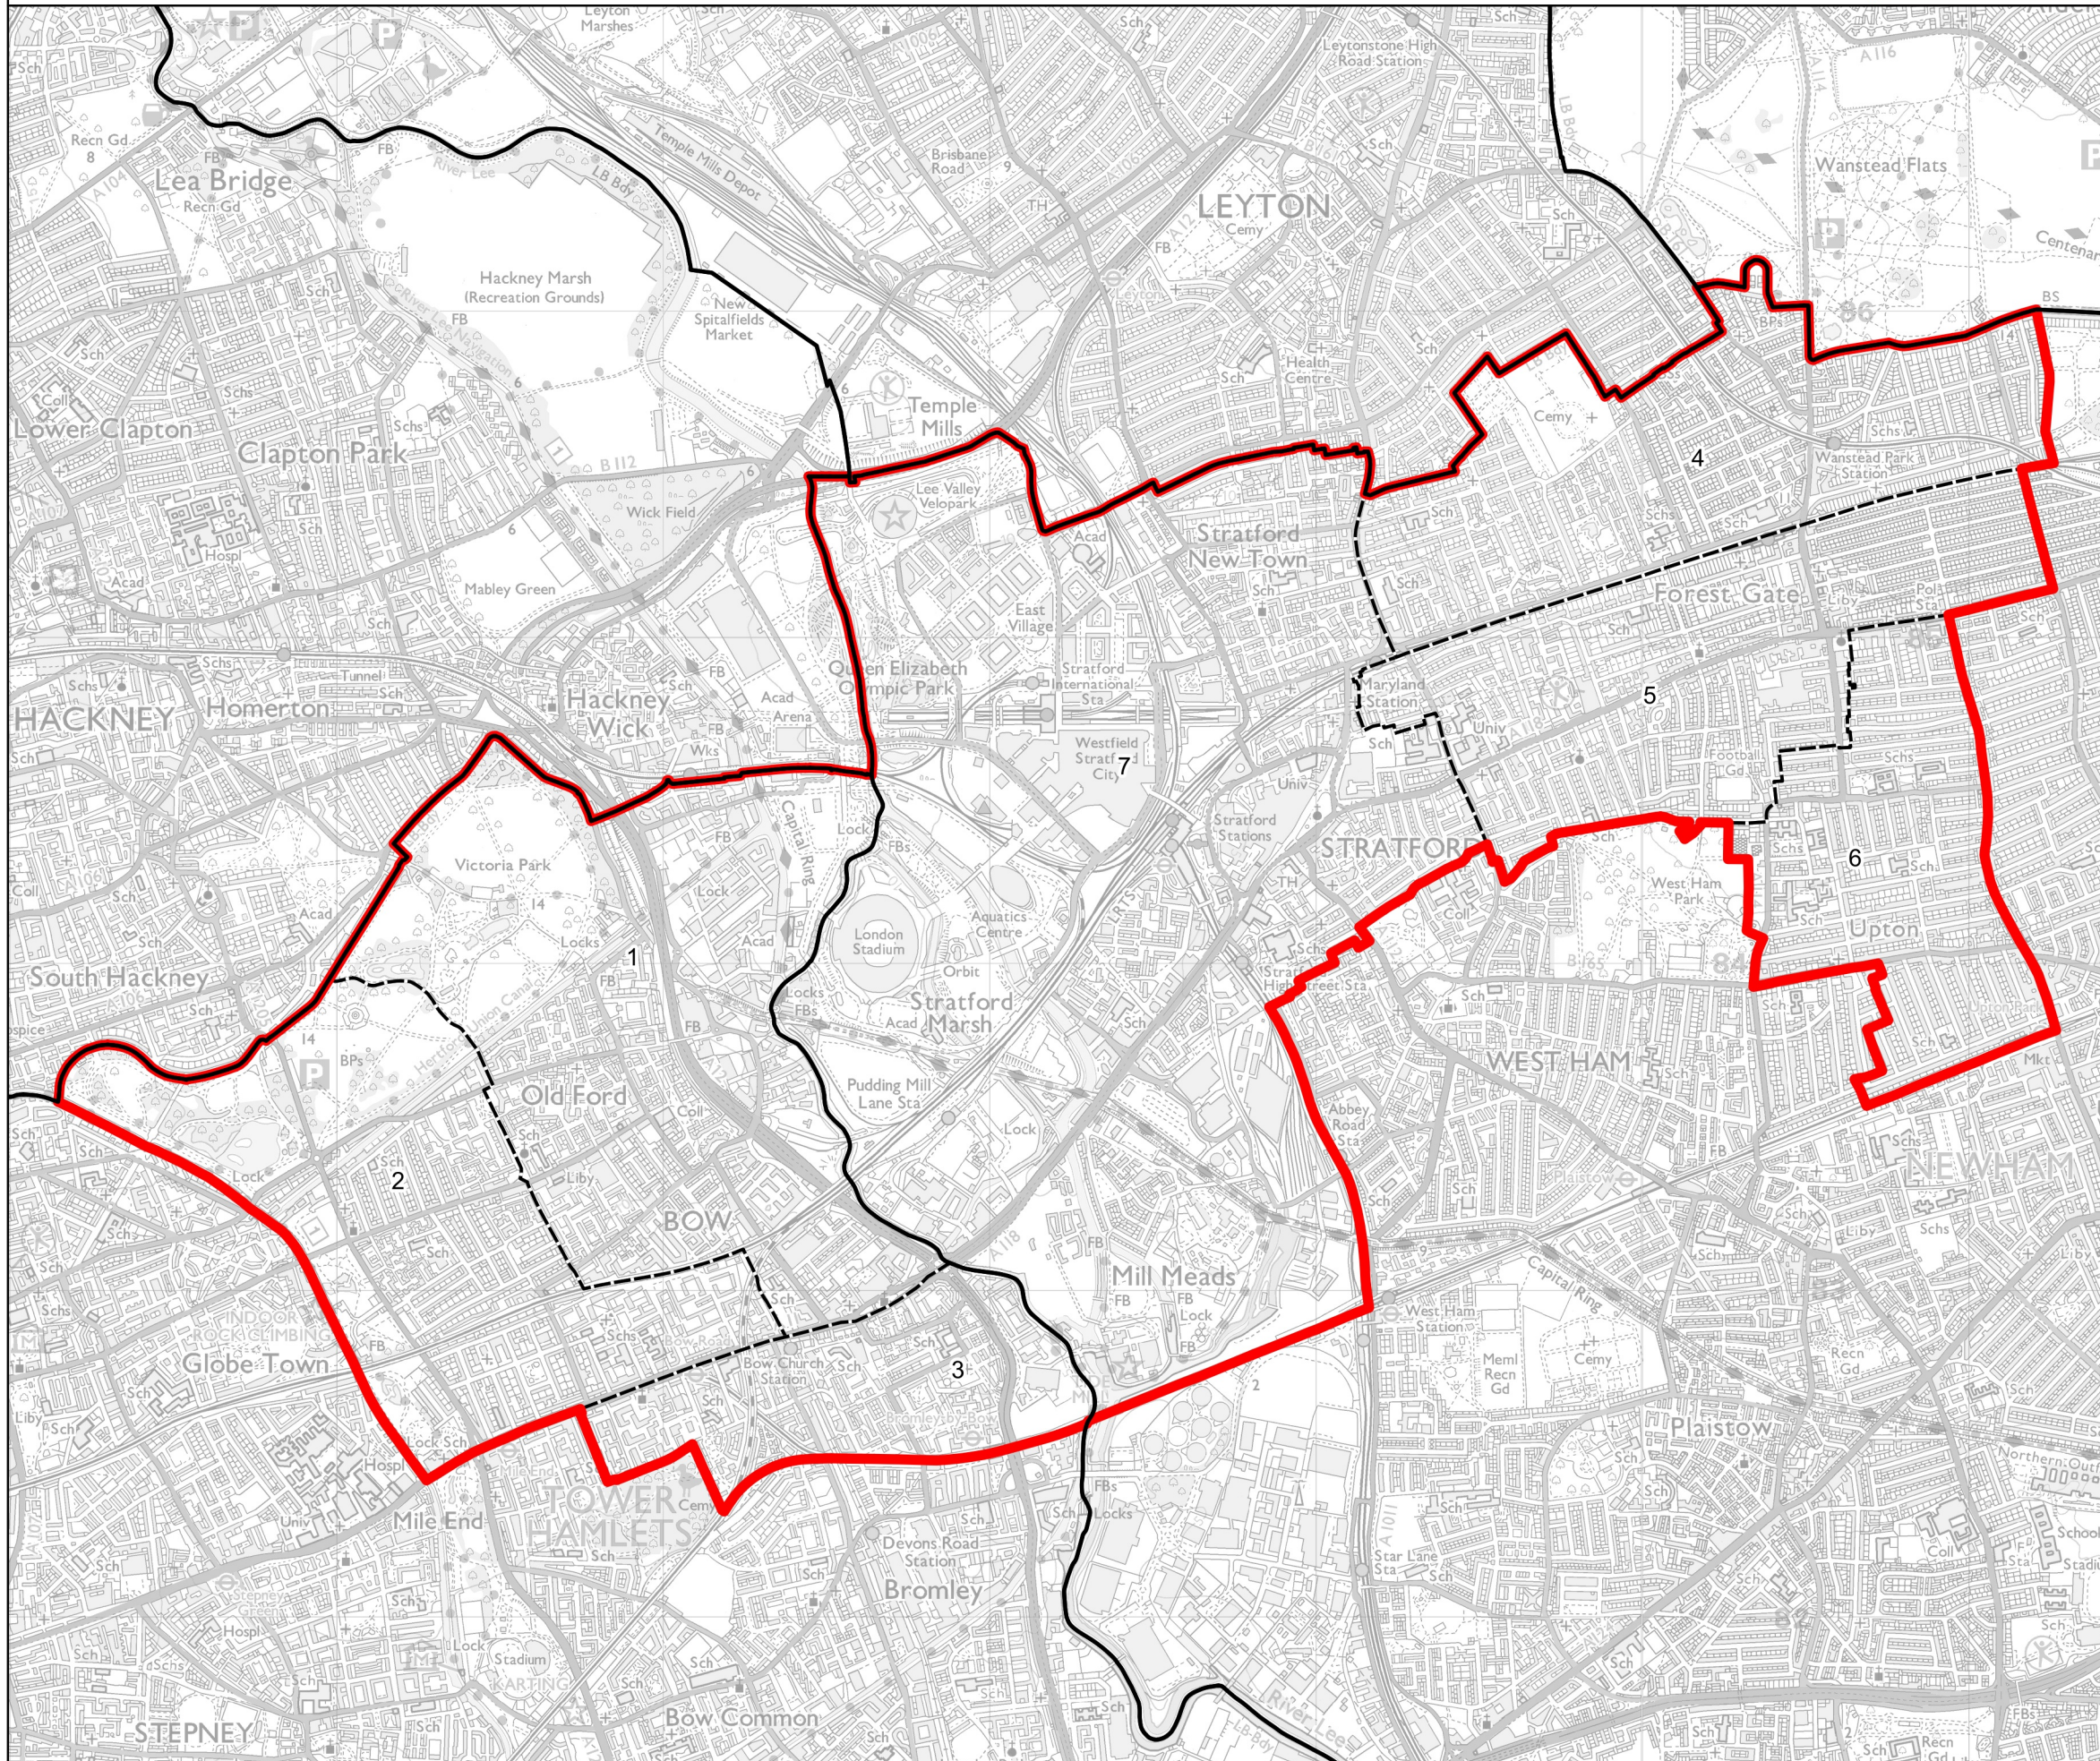

# Boundary Commission for England - Revised Proposals for the London Region

## Stratford and Bow Borough Constituency - Electorate 73,849

Wards:

- 1 Bow East
- 2 Bow West
- 3 Bromley North
- 4 Forest Gate North
- 5 Forest Gate South
- 6 Green Street West
- 7 Stratford and New Town