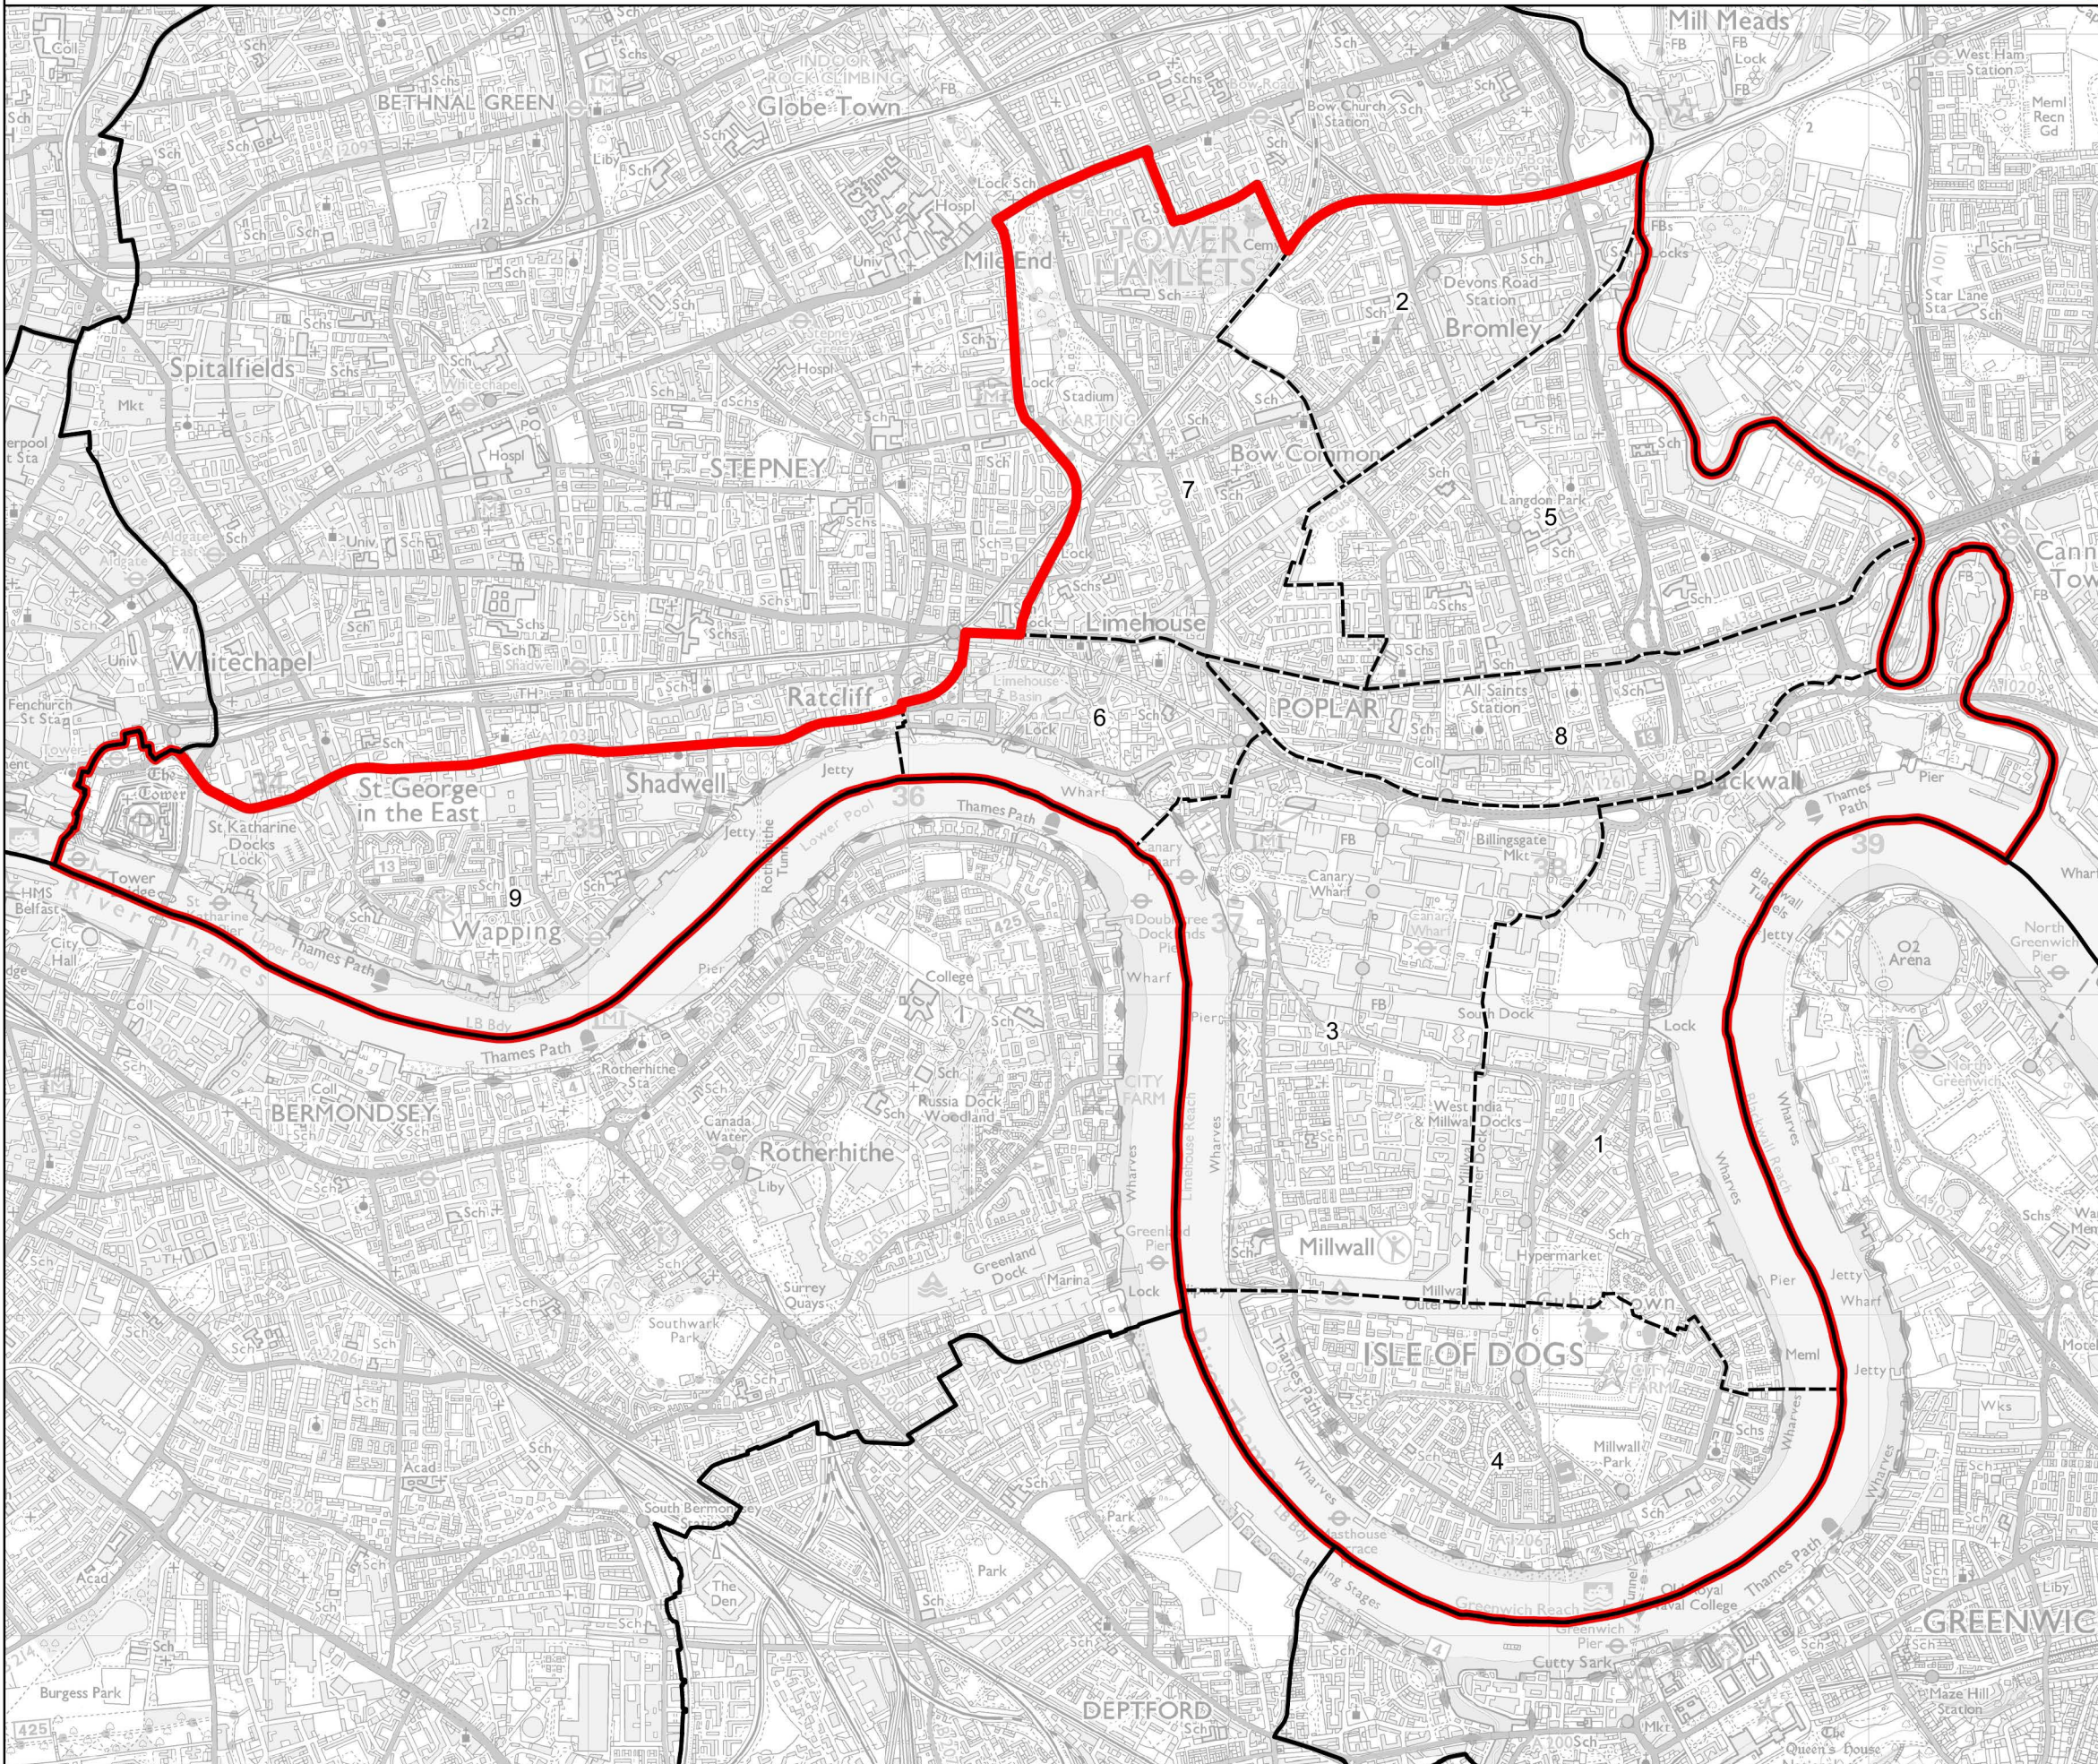

Boundary Commission for England - Revised Proposals for the London Region

Poplar and Limehouse Borough Constituency - Electorate 75,814

Wards:

- 1 Blackwall & Cubitt Town
- 2 Bromley South
- 3 Canary Wharf
- 4 Island Gardens
- 5 Lansbury
- 6 Limehouse
- 7 Mile End
- 8 Poplar
- 9 St. Katharine's & Wapping