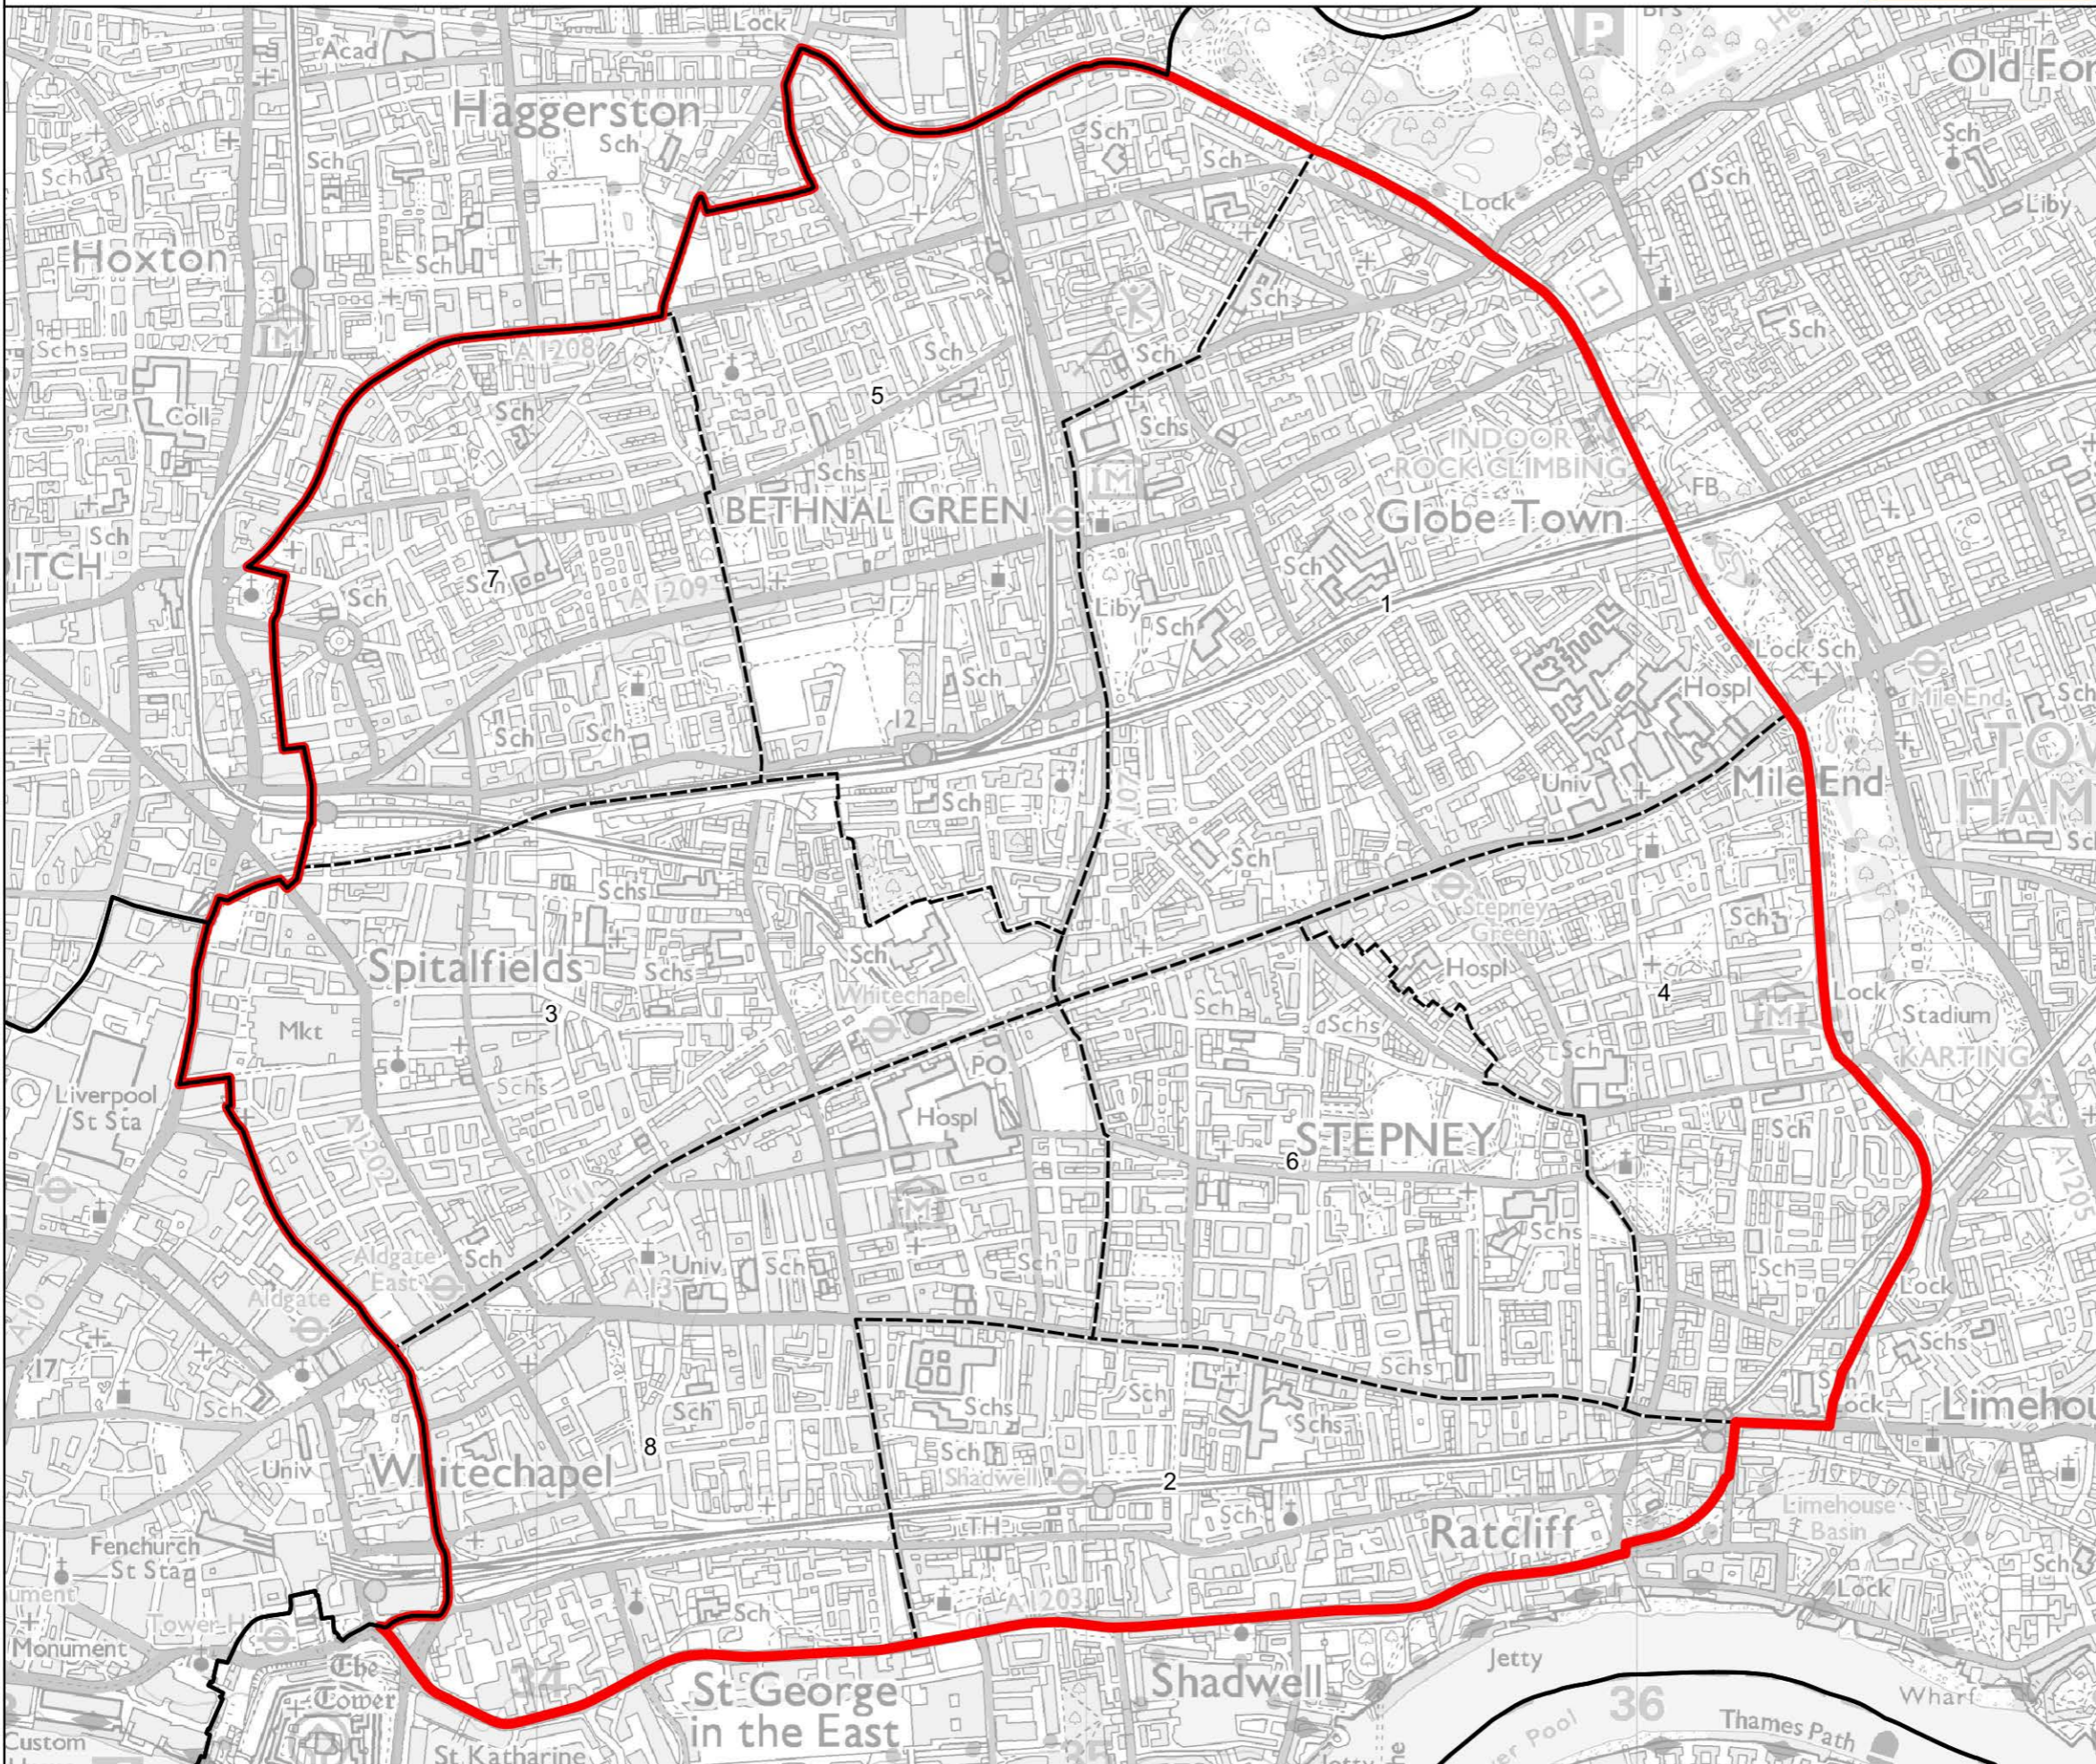

# Boundary Commission for England - Revised Proposals for the London Region

Bethnal Green and Stepney Borough Constituency - Electorate 77,000

- Wards:
- 1 Bethnal Green
  - 2 Shadwell
  - 3 Spitalfields & Banglatown
  - 4 St. Dunstan's
  - 5 St. Peter's
  - 6 Stepney Green
  - 7 Weavers
  - 8 Whitechapel

- Constituency
- Local Authorities
- Wards

0 0.1 0.2 km

© Crown copyright and database rights 2022 OS 100018289. You are permitted to use this data solely to enable you to respond to, or interact with, the organisation that provided you with the data. You are not permitted to copy, sub-licence, distribute or sell any of this data to third parties in any form. Third party rights to enforce the terms of this licence shall be reserved to OS.